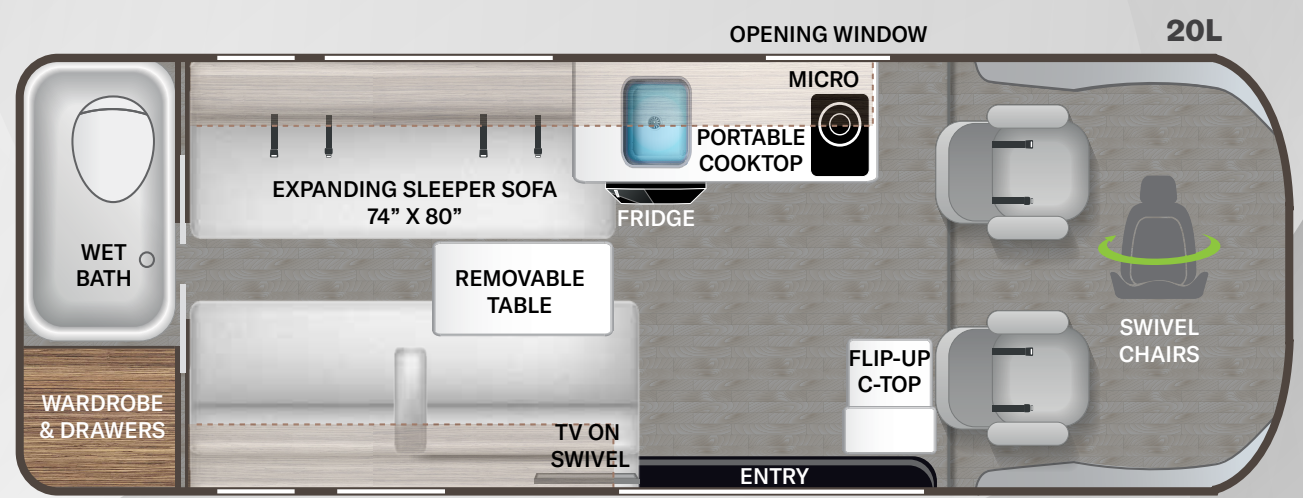

SEQUENCE

Use your phone's camera to find out more information. Just scan the code!

SPECIFICATIONS	20L	20U	20Y
Chassis	Ram ProMaster 3500 XT	Ram ProMaster 3500 XT	Ram ProMaster 3500 XT
Gross Vehicle (GVWR)	9,350	9,350	9,350
Gross Combined (GCWR)	11,500	11,500	11,500
Wheel Base	159"	159"	159"
Exterior Length (w/o ladder)	21'-1"	21'-1"	21'-1"
Exterior Height (w/AC)	9'-5"	9'-5"	9'-5"
Exterior Width (w/o mirrors)	74"	74"	74"
Interior Height (living area)	75"	75"	75"
Awning Size	12'	12'	12'
Fuel (gal)	24	24	24
LPG (lbs)	24.78	24.78	24.78
Fresh/Waste/Gray Water (gal)	22 / 13.5 / 13.3	27 / 4.75 / 20	35 / 14 / 28
Water Heater (gal)	2.64	2.64	2.64
Furnace (BTUs)	14,300	14,300	14,300
Sleeping Capacity	2 / 4 with Sky Bunk™ Option	2 / 4 with Sky Bunk™ Option	2
Hitch Rating (lbs.)	5,000	5,000	5,000

SEQUENCE

Use your phone's camera to find out more information. Just scan the code!

CONSTRUCTION & EXTERIOR

- RAM ProMaster® 3500 XT Window Van
- Screen Door for Entryway
- Side Steps for Cab Doors
- Thule® Lateral Arm Power Patio Awning with Integrated LED Lighting
- Thule® Roof Rack & Load Bar
- Transparent Front Paint Protection
- Single Composite Floor
- 5,000-lb. Trailer Hitch with 4-pin Connector

- Residential Vinyl Flooring
- Entry Grab Handle
- Soft Touch Vinyl Ceiling
- Euro-Style Upper Cabinet Doors
- Two (2) Lap Belts in Sofa (20L & 20U)
- Two (2) Three-Point Seat Belts in Sofa (20Y)
- Lagun Table System
- Welformed Interior Wall Panels
- LED Lighting
- Cassette Shades
- Large Opening Side Windows
- Soft Close Drawer Guides
- Blackout Panels for Rear & Side Windows

BEDROOM & BATHROOM

- Gravity Toilet (20L & 20Y)
- Cassette Toilet (20U)
- Power Bath Vent with Wall Switch
- Fully Enclosed Wet Bath
- Deluxe Shower Curtain
- Pocket Doors at Bathroom Entry (20L)
- Shower with Deluxe Curtain
- Twin Beds - Convert to Full Unit Width Bed with Dual Memory Foam Cushions (20L & 20U)
- Pull-Out Sofa Bed (20Y)
- Rear Screen Door (20U & 20Y)