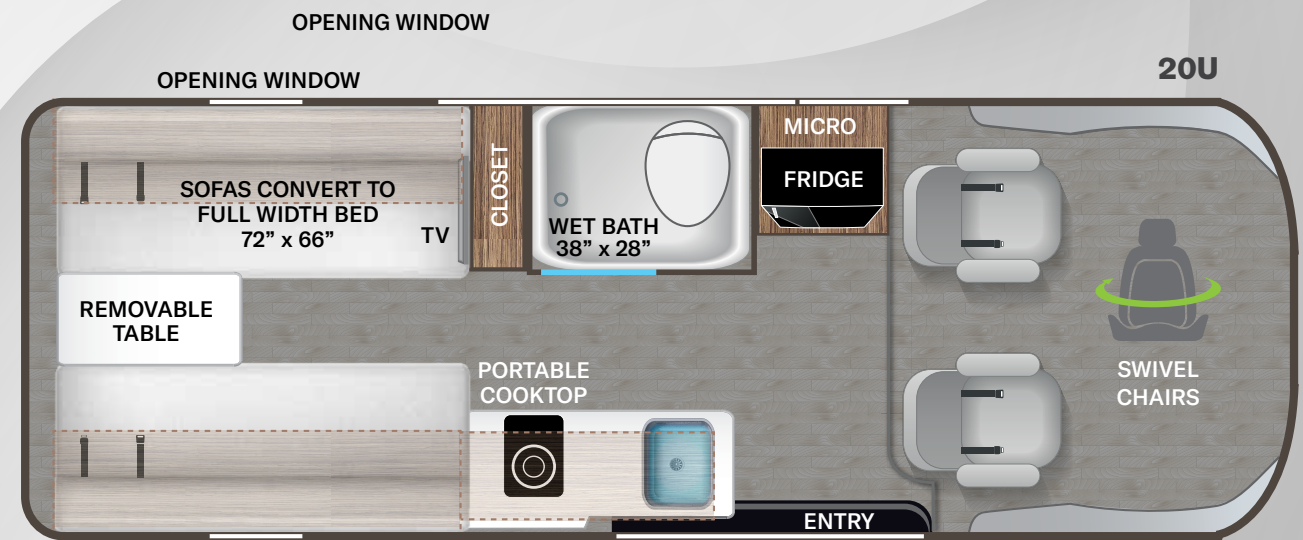

SEQUENCE

Use your phone's camera to find out more information. Just scan the code!

SPECIFICATIONS	20L	20U	20Y
Chassis	Ram ProMaster 3500 XT	Ram ProMaster 3500 XT	Ram ProMaster 3500 XT
Gross Vehicle (GVWR)	9,350	9,350	9,350
Gross Combined (GCWR)	11,500	11,500	11,500
Wheel Base	159"	159"	159"
Exterior Length (w/o ladder)	21'-1"	21'-1"	21'-1"
Exterior Height (w/AC)	9'-5"	9'-5"	9'-5"
Exterior Width (w/o mirrors)	74"	74"	74"
Interior Height (living area)	75"	75"	75"
Awning Size	12'	12'	12'
Fuel (gal)	24	24	24
LPG (lbs)	24.78	24.78	24.78
Fresh/Waste/Gray Water (gal)	22 / 13.5 / 13.3	27 / 4.75 / 20	35 / 14 / 28
Water Heater (gal)	2.64	2.64	2.64
Furnace (BTUs)	14,300	14,300	14,300
Sleeping Capacity	2 / 4 with Sky Bunk™ Option	2 / 4 with Sky Bunk™ Option	2
Hitch Rating (lbs.)	5,000	5,000	5,000

SEQUENCE

Use your phone's camera to find out more information. Just scan the code!

CONSTRUCTION & EXTERIOR

- RAM ProMaster® 3500 XT Window Van
- Screen Door for Entryway
- Side Steps for Cab Doors
- Thule® Lateral Arm Power Patio Awning with Integrated LED Lighting
- Thule® Roof Rack & Load Bar
- Transparent Front Paint Protection
- Single Composite Floor
- 5,000-lb. Trailer Hitch with 4-pin Connector

BEDROOM & BATHROOM

- Gravity Toilet (20L & 20Y)
- Cassette Toilet (20U)
- Power Bath Vent with Wall Switch
- Fully Enclosed Wet Bath
- Deluxe Shower Curtain
- Pocket Doors at Bathroom Entry (20L)
- Shower with Deluxe Curtain
- Twin Beds - Convert to Full Unit Width Bed with Dual Memory Foam Cushions (20L & 20U)
- Pull-Out Sofa Bed (20Y)
- Rear Screen Door (20U & 20Y)

ENTERTAINMENT

- 24" SMART TV in Living Area
- Electronics Cabinet with HDMI Cable & USB Charging Ports Throughout
- Cable TV Ready
- Winegard® Connect™ 2.0 WiFi / 4G / Digital TV Antenna
- StarLink® Prep