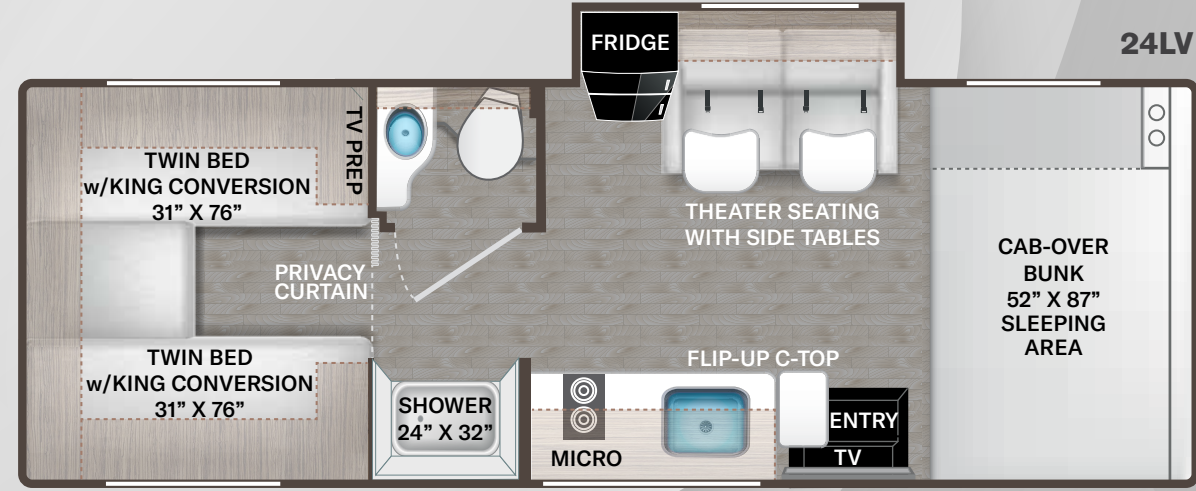

FOUR WINDS

SPRINTER

Use your phone's camera to find out more information. Just scan the code!