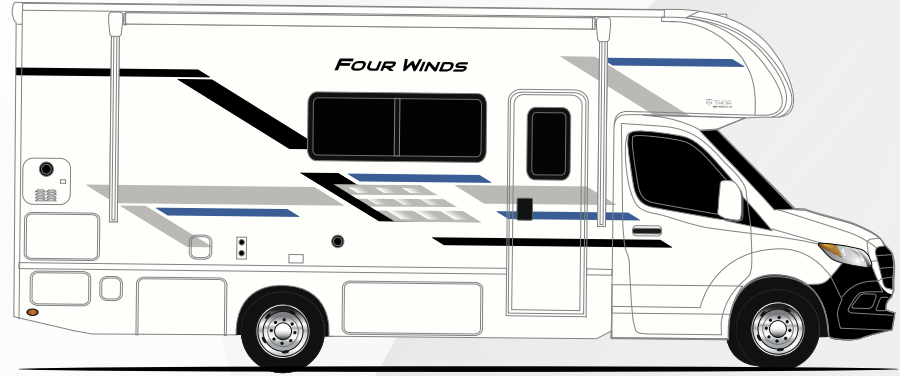

FOUR WINDS

SPRINTER

Use your phone's camera to find out more information. Just scan the code!

STANDARD GRAPHICS

MOONLIT EDITION III PARTIAL PAINT

RAVEN EDITION III PARTIAL PAINT

FOUR WINDS

SPRINTER

CONSTRUCTION & EXTERIOR OPTIONS

- Partial Paint with Black Wheels
- Automatic Leveling Jacks with Touchpad Controls

AUTOMOTIVE & COCKPIT

- Mercedes-Benz® Multimedia Dash Radio with Bluetooth®, Navigation & SiriusXM®
- Rearview Mirror with Back-up System
- Deluxe Heated/Remote Exterior Mirror
- Power Window and Door Locks
- Cruise Control
- Map Light
- Power Adjustable/Heated Swivel Captain's Chairs with Skirts

- Driver & Passenger Air Bags
- Keyless Entry System
- Stainless Steel Wheel Liners
- Valve Stem Extensions on All Wheels
- Windshield Privacy Curtain
- LED Taillights

INTERIOR

- 84" Interior Ceiling Height
- Hard Vinyl Ceiling
- Ceiling Ducted Air Conditioning System
- Rubber Tread Entry Steps with Step Well Light
- Residential Vinyl Flooring
- Cab-Over Sleeping Area with Cup Holders, and Telescoping Bunk Ladder
- Leatherette Dream Dinette® Booth (24LT)
- Single Child Safety Tether in Dinette (24LT)
- Leatherette Sofa with Queen Size Murphy Bed Conversion (24LT)
- Leatherette Theater Seating with Footrests & Adjustable Side Tables in Arm Rests (24LV)
- Cali Collection - Coastline Grey Cabinetry with Flat Panel Cabinet Doors, Black Nickel Finish Hardware & Hidden Hinges
- Pressed Laminate Countertops
- LED Lighting
- Premium Window Privacy Roller Shades
- Full Extension Soft Close Metal Ball-Bearing Drawer Guides
- Wireless Phone Charger with USB Plug on Dinette Table Top (24LT)
- Wall Cubby with Securing Net & USB Charging Port