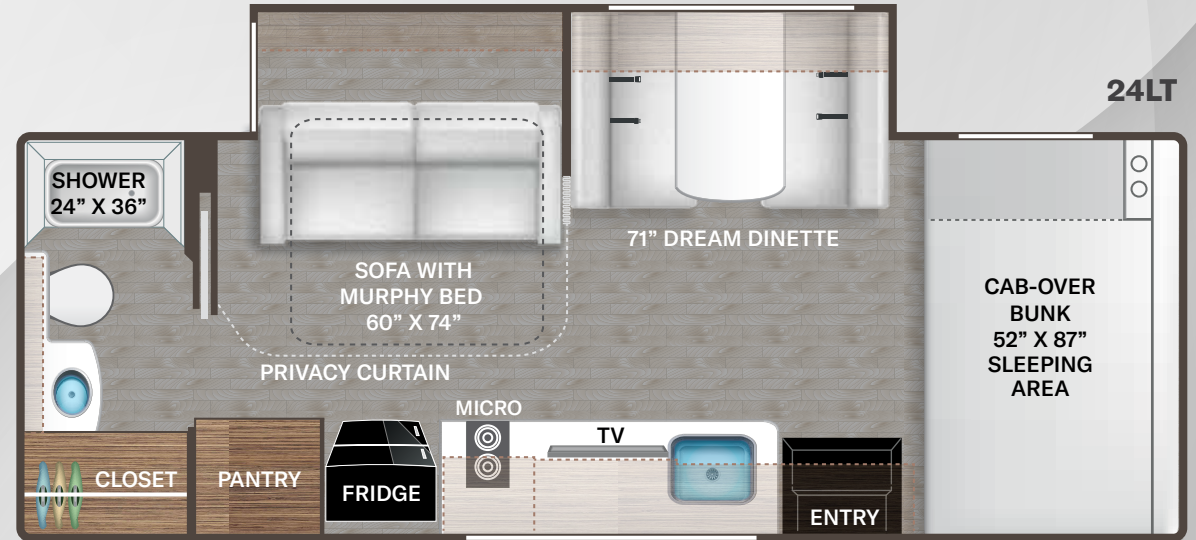

FOUR WINDS

SPRINTER

Use your phone's camera to find out more information. Just scan the code!